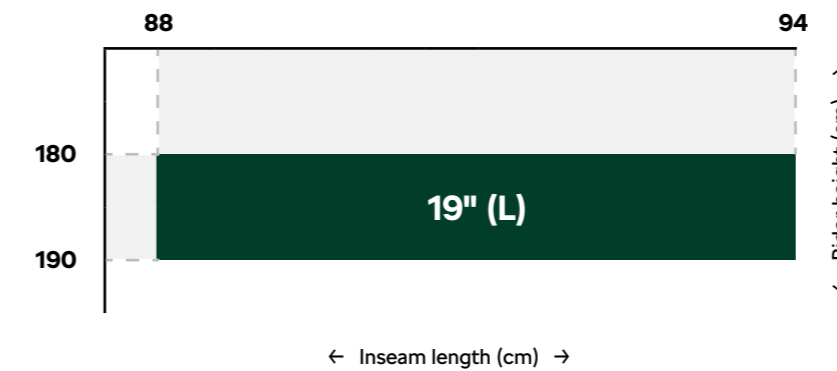

Size selection

MTB

Gravel

eCity

eMTB