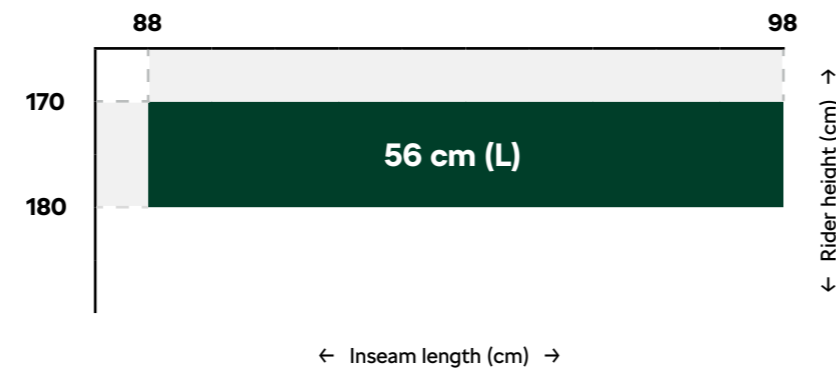

Size selection

MTB

Gravel

eCity

eMTB