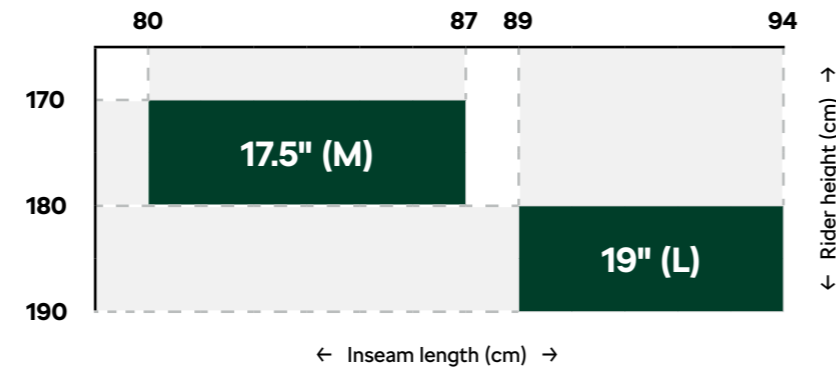

Size selection

MTB