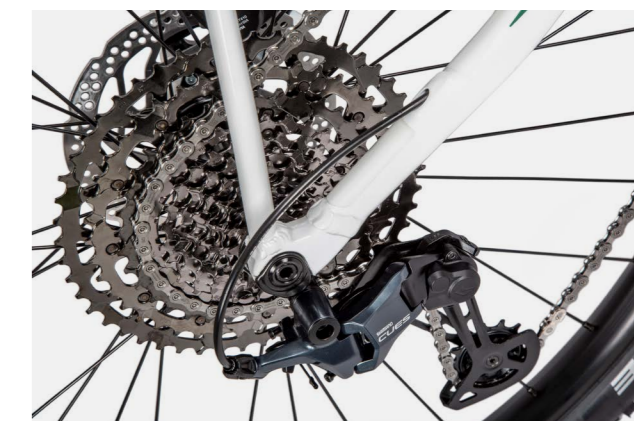

Order number (Size)

6U0 050 230 (M)

6U0 050 230A (L)

Recommended price (incl. VAT)

XXX EUR