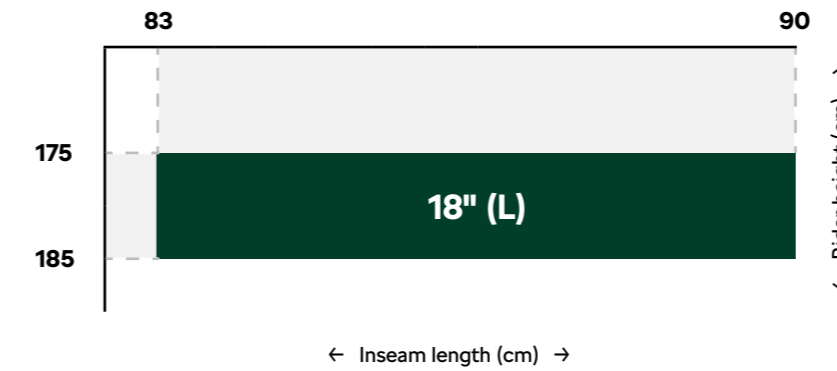

Size selection

MTB

Gravel

eCity

eMTB